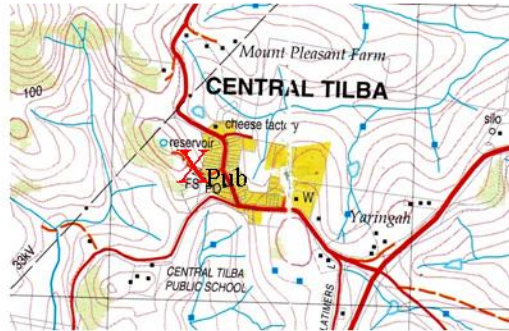

Spring 2020 2

There is no set time to start and finish.

Enquiries: phone Margaret on 0427208504

October 27th & November 3rd Dibdens Dairy farm Access from Princes Highway opposite Tilba Tilba turnoff

November 10th & 17th Central Tilba Access past the pub up the hill toward the water tank.

November 24th & December 1st Bogola Head Access from Princes Highway into Eurobodalla N.P. (X). Follow the dirt road east toward the coast. Plenty of parking and painting options.

December 17th & 24th Narooma Boardwalk **Mill Bay end** Access via Centenary Drive to the bridge end of the boardwalk.