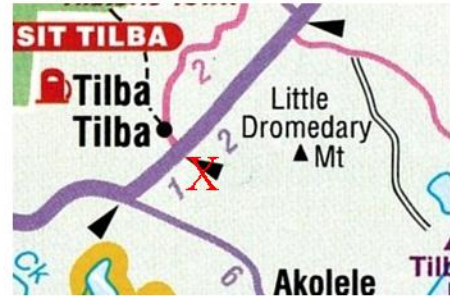

Spring 2020 2

There is no set time to start and finish.

Enquiries: phone Margaret on 0427208504

October 27th & November 3rd Dibdens Dairy farm Access from Princes Highway opposite Tilba Tilba turnoff

November 10th & 17th Central Tilba Access past the pub up the hill toward the water tank.

November 24th & December 1st Bogola Head Access from Princes Highway into Eurobodalla N.P. (X). Follow the dirt road east toward the coast. Plenty of parking and painting options.

December 17th & 24th Narooma Boardwalk **Mill Bay end** Access via Centenary Drive to the bridge end of the boardwalk.