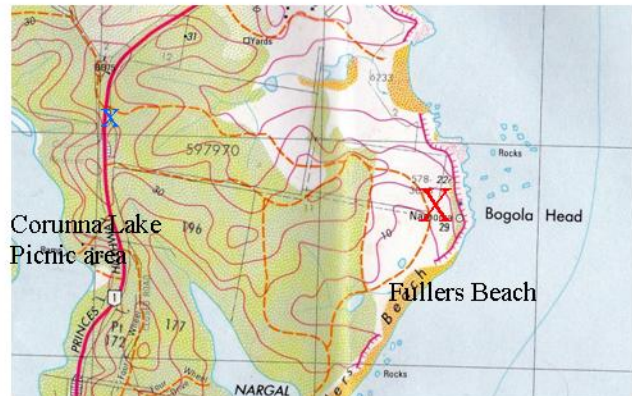

Spring 2020 2

There is no set time to start and finish.

Enquiries: phone Margaret on 0427208504

October 27th & November 3rd Dibdens Dairy farm Access from Princes Highway opposite Tilba Tilba turnoff

November 10th & 17th Central Tilba Access past the pub up the hill toward the water tank.

November 24th & December 1st Bogola Head Access from Princes Highway into Eurobodalla N.P. (X). Follow the dirt road east toward the coast. Plenty of parking and painting options.

December 17th & 24th Narooma Boardwalk **Mill Bay end** Access via Centenary Drive to the bridge end of the boardwalk.